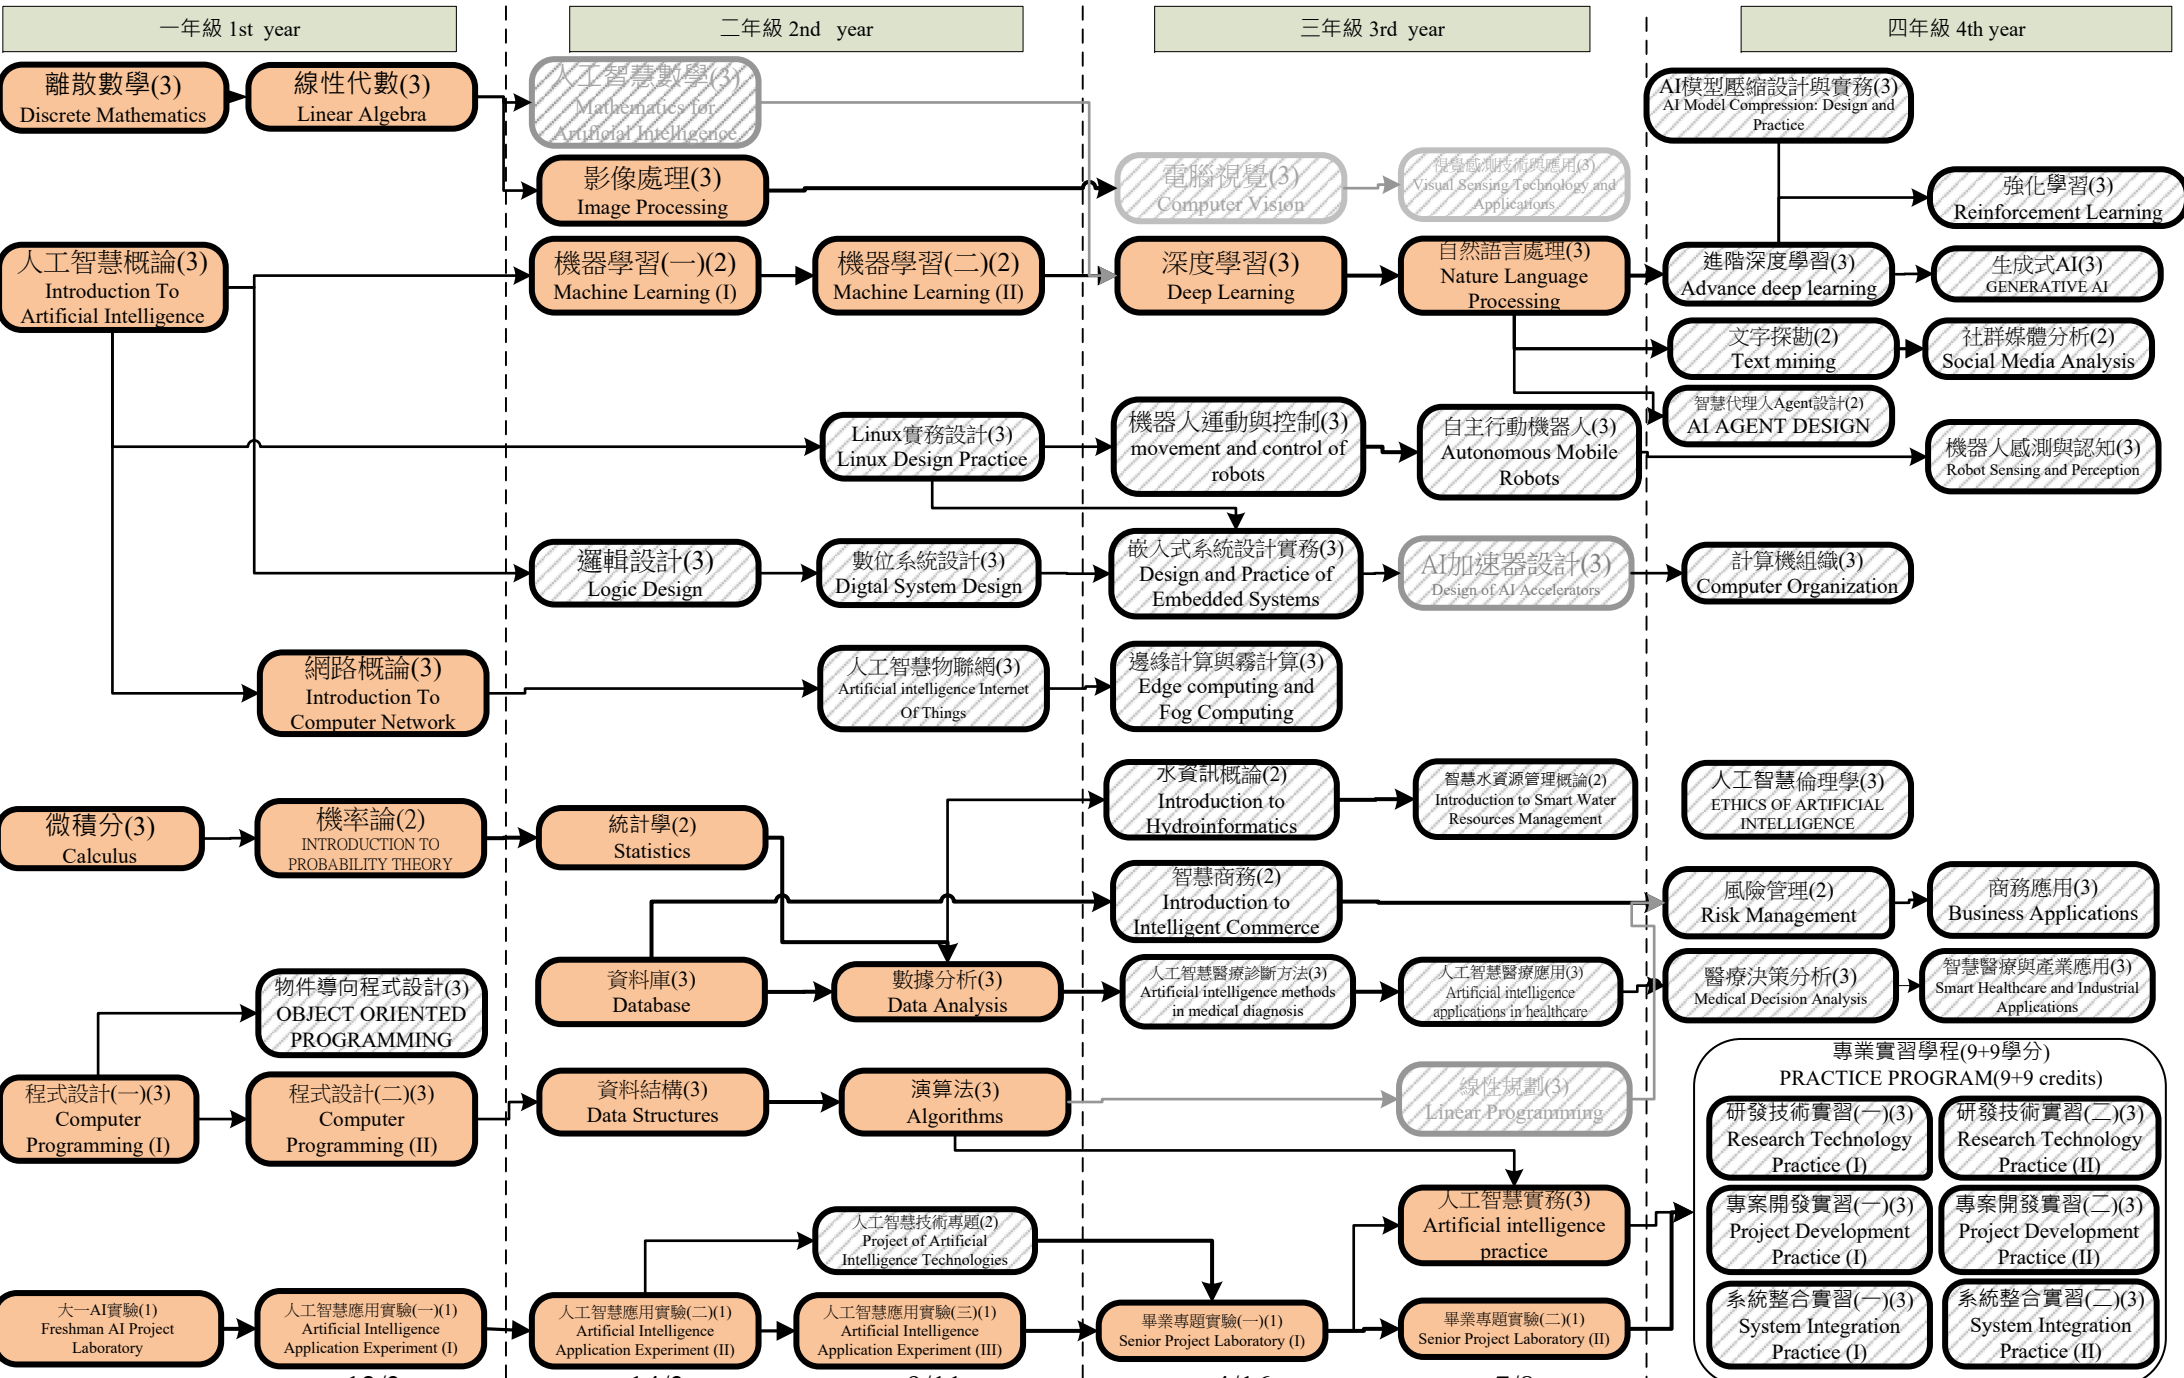

系必修課程
 Compulsory courses

系選修課程
 Elective courses

114學年度淡江大學人工智慧學系課程地圖
Learning Map of Sep. 2025 freshman. Department of Artificial Intelligence, TKU

(114學年度入學新生起適用)

13/0 必修/選修 compulsory/elective
 12/3 畢業學分數：128
 14/3 系必修學分數：59
 9/11 校必修學分數：26
 4/16 系選修課最低學分：15
 7/8 自由選修學分數：28

Completion of 128 credits, including 85 credits of compulsory courses and 15 credits of elective courses.